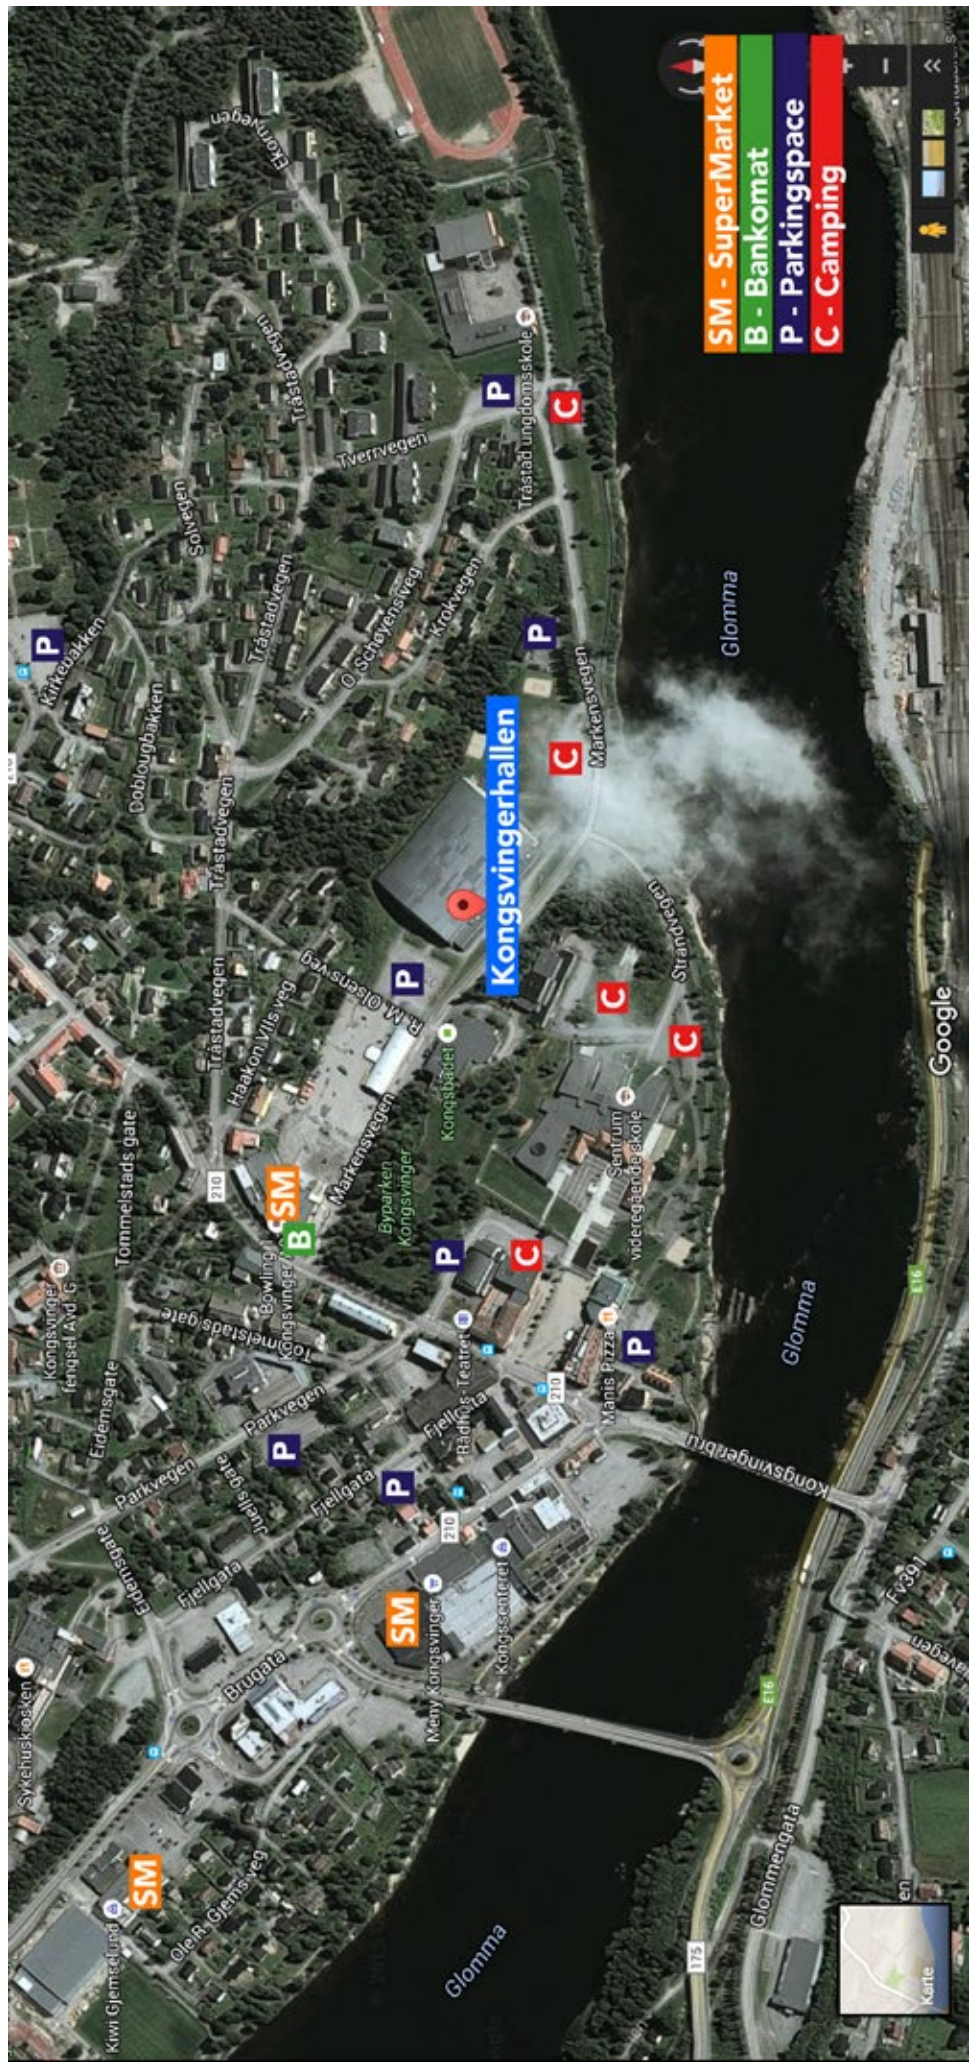

There are toilets and showers at the arena.

ADRESS:

Markensvegen 9, N-2212 Kongsvinger

GPS:

WGS 84: N 60° 11.478', E 12° 0.317'

WGS 84 - desimal: 60.19129, 12.00529

EUREF89: 6676508, 666621

OVERVIEW

NORWEGIAN OPEN

MAP

NORWEGIAN OPEN

SATURDAY

SCHEDULE

TOPDOG - SATURDAY				
START TIME		START NUMBE	TIME	Judge
07:20	large	A3, CW group 1-40	00:07	
07:27	large	A3, CW group 41-80	00:07	
07:34	large	A3, CW group 81-120	00:07	
07:41	large	A3, CW group 120-163	00:07	Sari
07:48	large	A3 163	02:57	
10:45	large	A2, Coursebuild	00:10	
10:55	large	A2, CW group 1-31	00:07	
11:02	large	A2, CW group 32-63	00:07	Sari
11:09	large	A2 63	01:09	
12:18	large	A1, Coursebuild	00:10	
12:28	large	A1, CW group 1-32	00:07	
12:35	large	A1, CW group 32-64	00:07	
12:42	large	A1, CW group 65-96	00:07	Mirja
12:49	large	A1 96	01:44	
14:33	medium	A1, Coursebuild	00:05	
14:38	medium	A1, CW all	00:07	Mirja
14:45	medium	A1 40	00:44	
15:29	large	J3, Coursebuild	00:10	
15:39	large	J3, CW group 1-43	00:07	
15:46	large	J3, CW group 43-86	00:07	
15:53	large	J3, CW group 87-130	00:07	
16:00	large	J3, CW group 130-173	00:07	
16:07	large	J3 173	02:39	
18:46	large	J2, Coursebuild	00:07	
18:53	large	J2, CW group 1-33	00:07	Sandra
19:00	large	J2, CW group 34-66	00:07	
19:07	large	J2 66	01:01	
20:08	END			