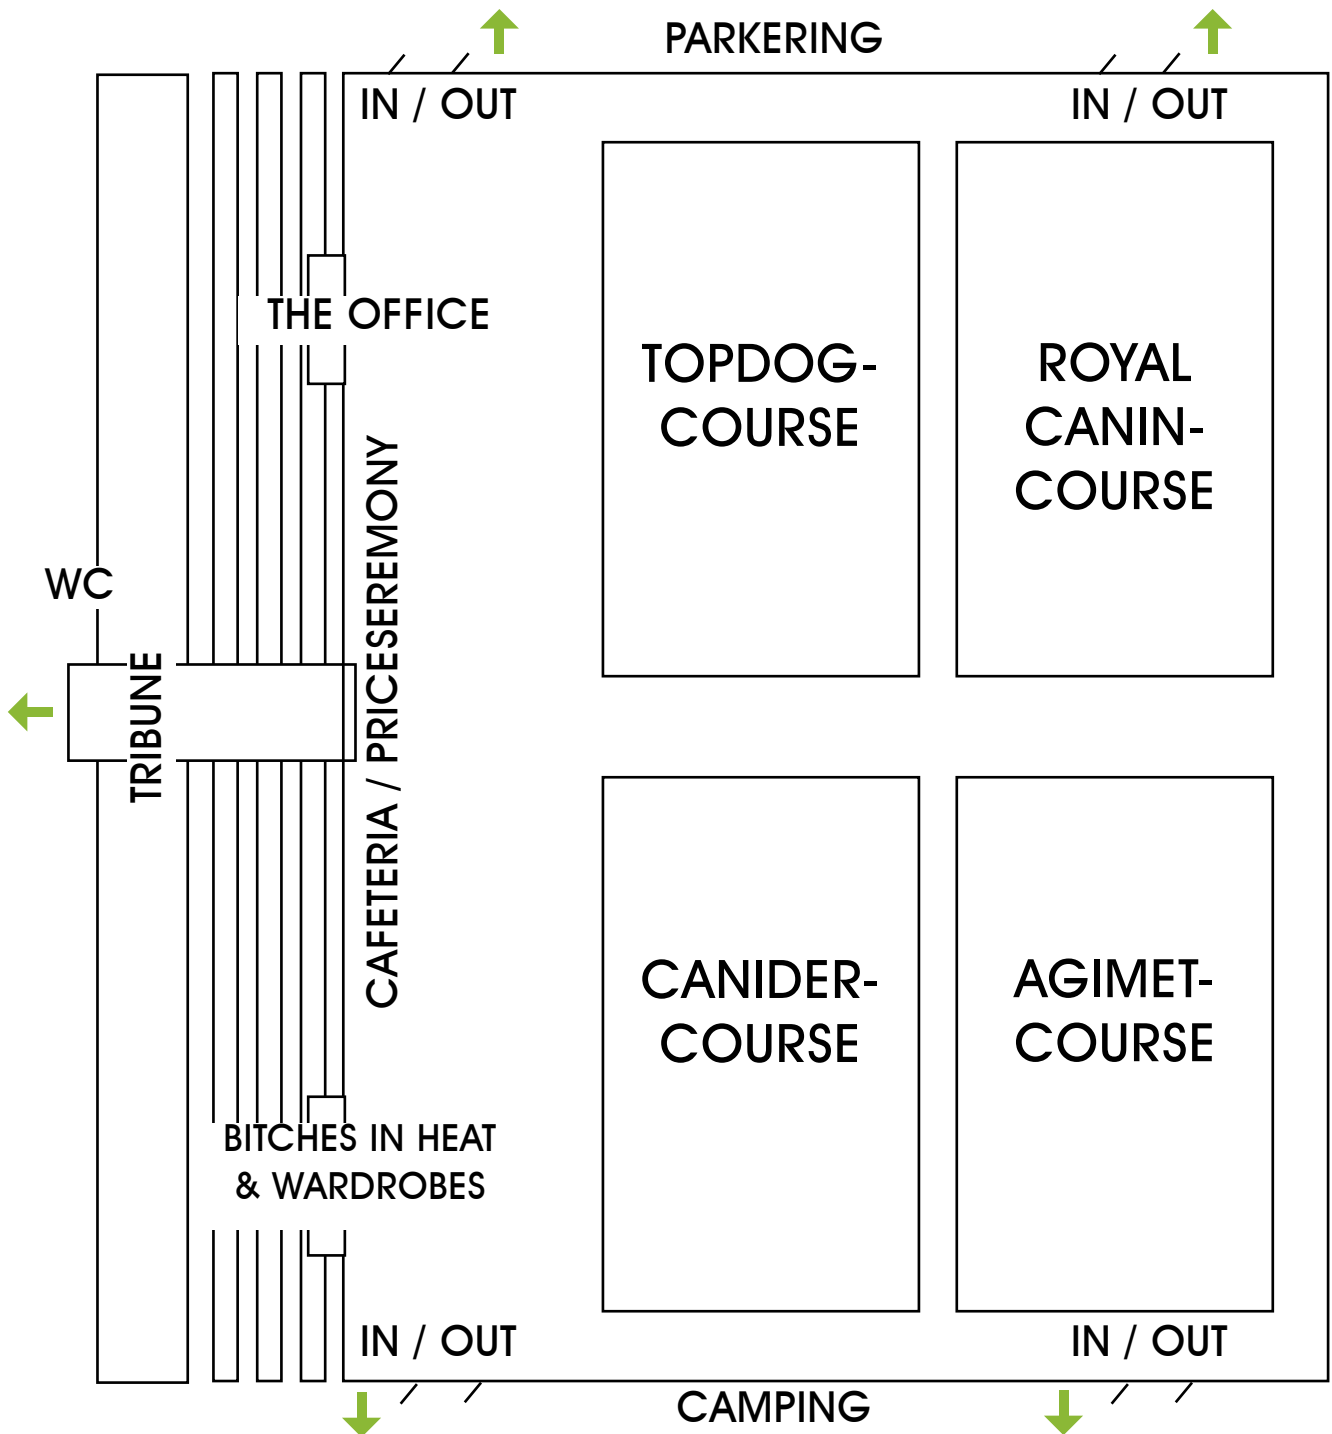

OVERVIEW

NORWEGIAN OPEN